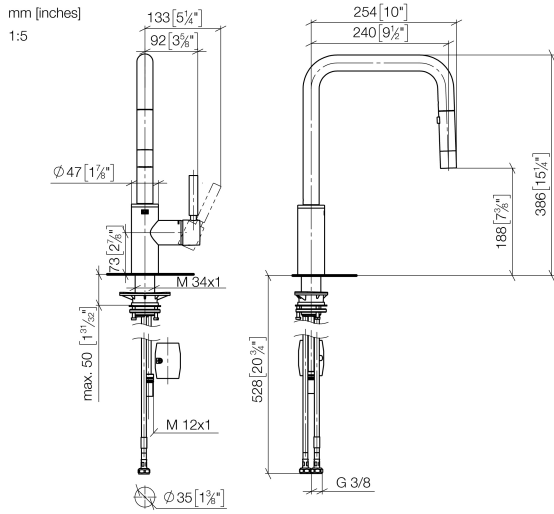

33 870 861

Flow rate chart

Certificates

LGA_38641.

Belgaqua_24-005-
27_3.