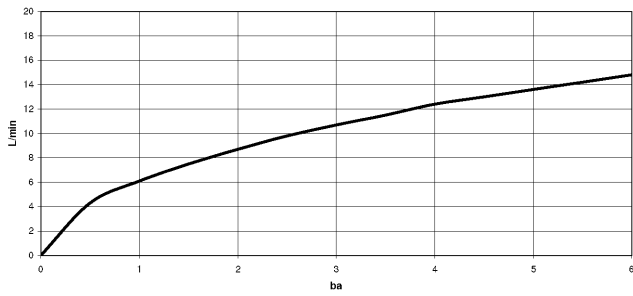

Flow rate chart

Certificates

LGA_38641.

Belgaqua_24-005-
27_3.